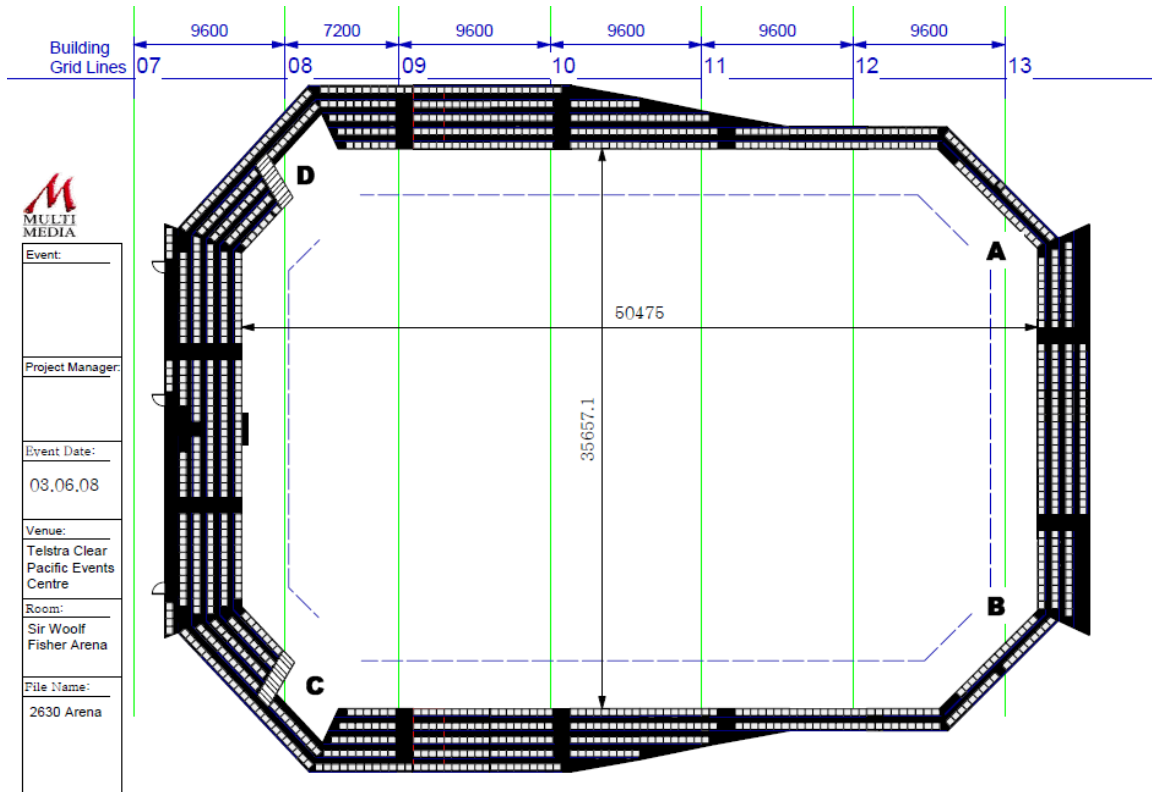

TECHNICAL INFORMATION

**TelstraClear Pacific
Events Centre**

Sir Woolf Fisher Arena

Arena Dimensions

- The arena is 1800m² with all seating blocks up - approximately 50m long and 36m wide
- The ceiling height at its highest point is 18m and it gradually curves down.