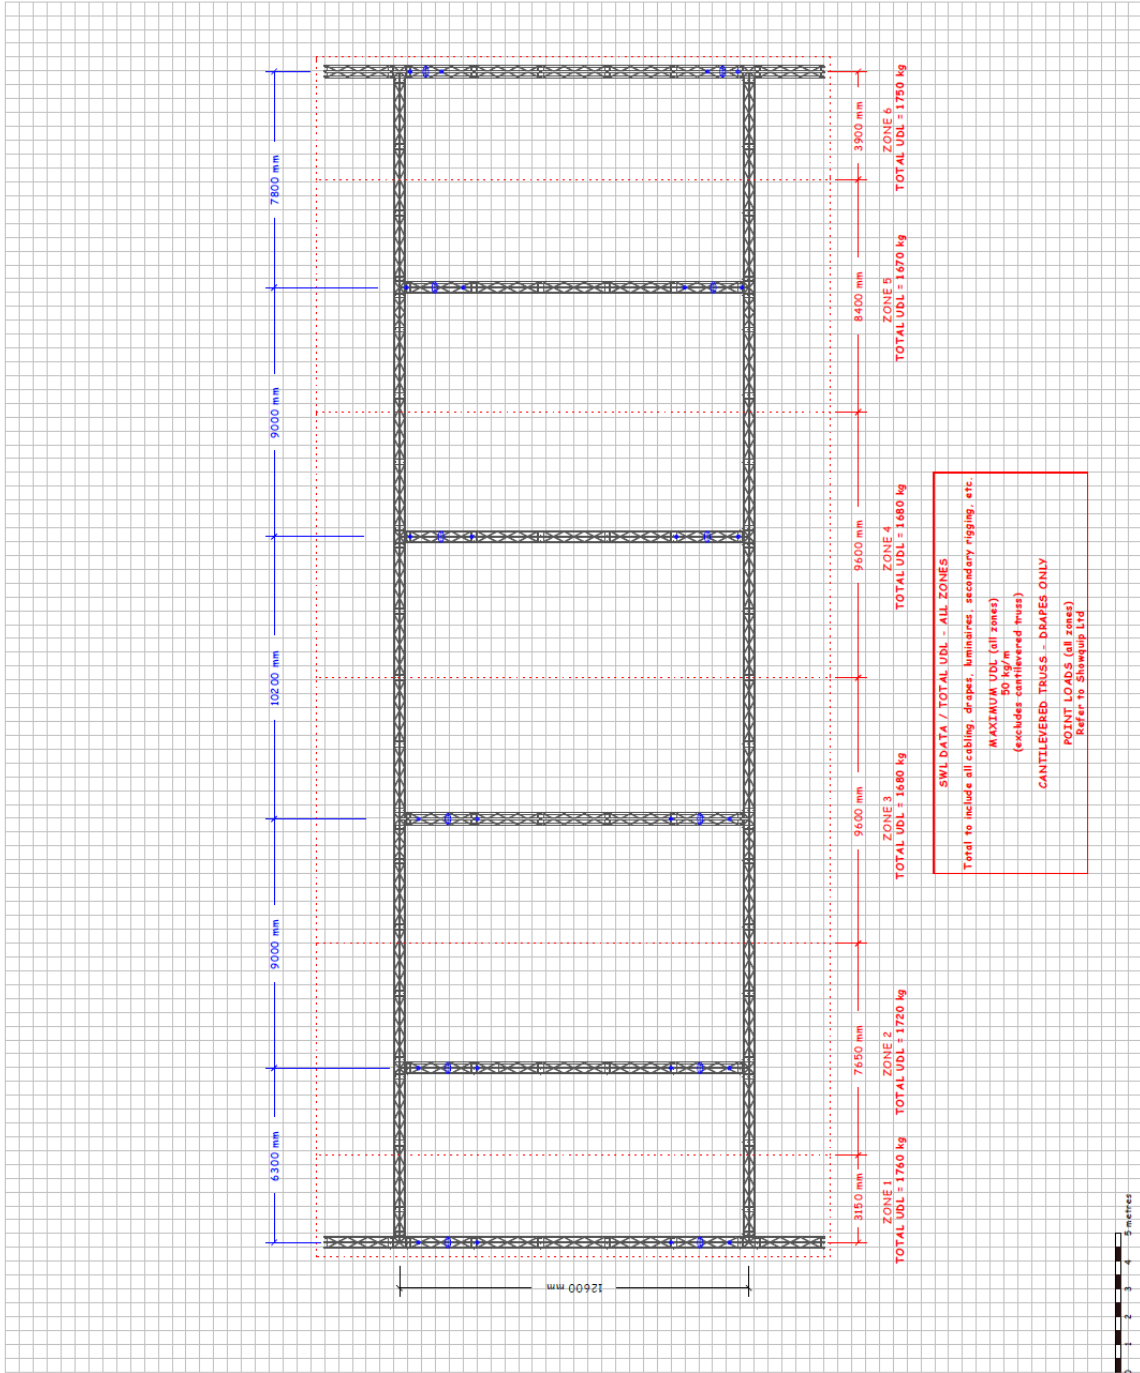

TECHNICAL INFORMATION

**TelstraClear Pacific
Events Centre**

Sir Woolf Fisher Arena

Arena Dimensions

- The arena is 1800m² with all seating blocks up - approximately 50m long and 36m wide
- The ceiling height at its highest point is 18m and it gradually curves down.

Arena Sound

- 8 x cluster speakers are fixed to the ceiling of the arena. Suitable for vocal PA and background music but not live music.

Audio Patching

- Patching is available (without tie lines)
- 8 sends & 4 returns on each side of the room

Arena Lighting

- House lights are controlled from a control panel fixed at the north eastern wall of the building.
- House fluorescent lights can be patched to DMX but not the Hi-Bays.
- Event / Stage lighting is hired on an event-need basis from Multi-Media Systems

Rigging & Truss

Please note the truss is not included in the venue hire

<p>DISCLAIMER: All data and drawings are based on information currently available. It is recommended that all drawings be checked against the actual site conditions before construction commences. All work is to comply with current NZ Building Code, Codes of Practice and all other applicable standards and regulations. The Client is responsible for the accuracy of the information provided. The Client is responsible for the accuracy of the information provided. The Client is responsible for the accuracy of the information provided.</p>	
<p>Legend: BORED PILE POINT ON TRUSS APPROX MOTOR POSITION</p>	
<p>WORKING ISSUE: 01/25/06 PI PRELIMINARY: 24/2/06</p>	<p>Project: TOP ARENA LIGHTING GRID TEMPORARY LOADS SWL DATA Client: Multi Media Systems Ltd Auckland City New Zealand Phone (041) 823-3409</p>
<p>Scale: 1:1000 Date: Feb 2006 Sheet: 6M11</p>	<p>Revision: R1 Original Sheet: A2</p>